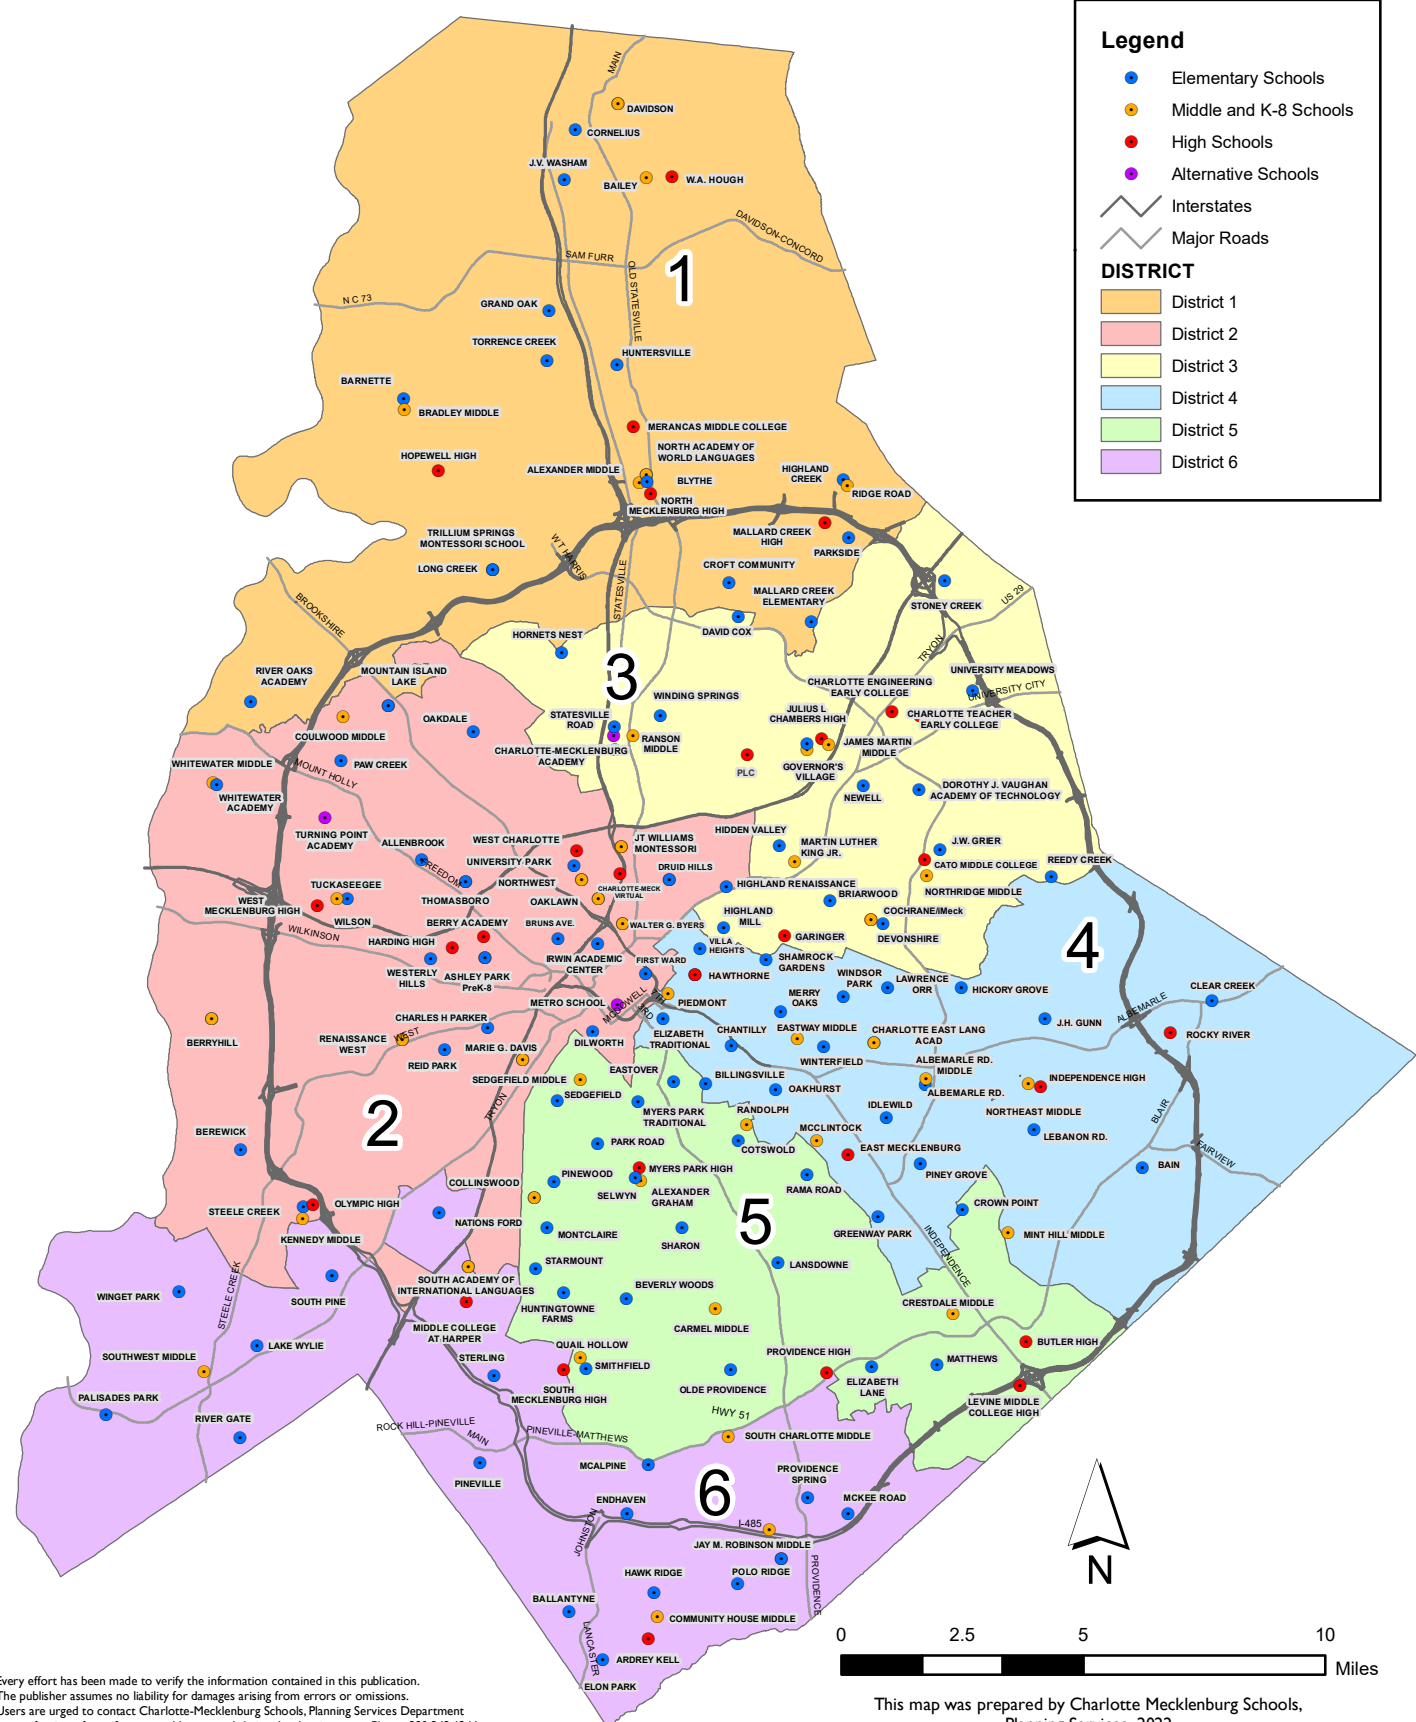

CHARLOTTE-MECKLENBURG SCHOOLS BY SCHOOL BOARD DISTRICT APPROVED JANUARY 2022

This map was prepared by Charlotte Mecklenburg Schools, Planning Services, 2022.