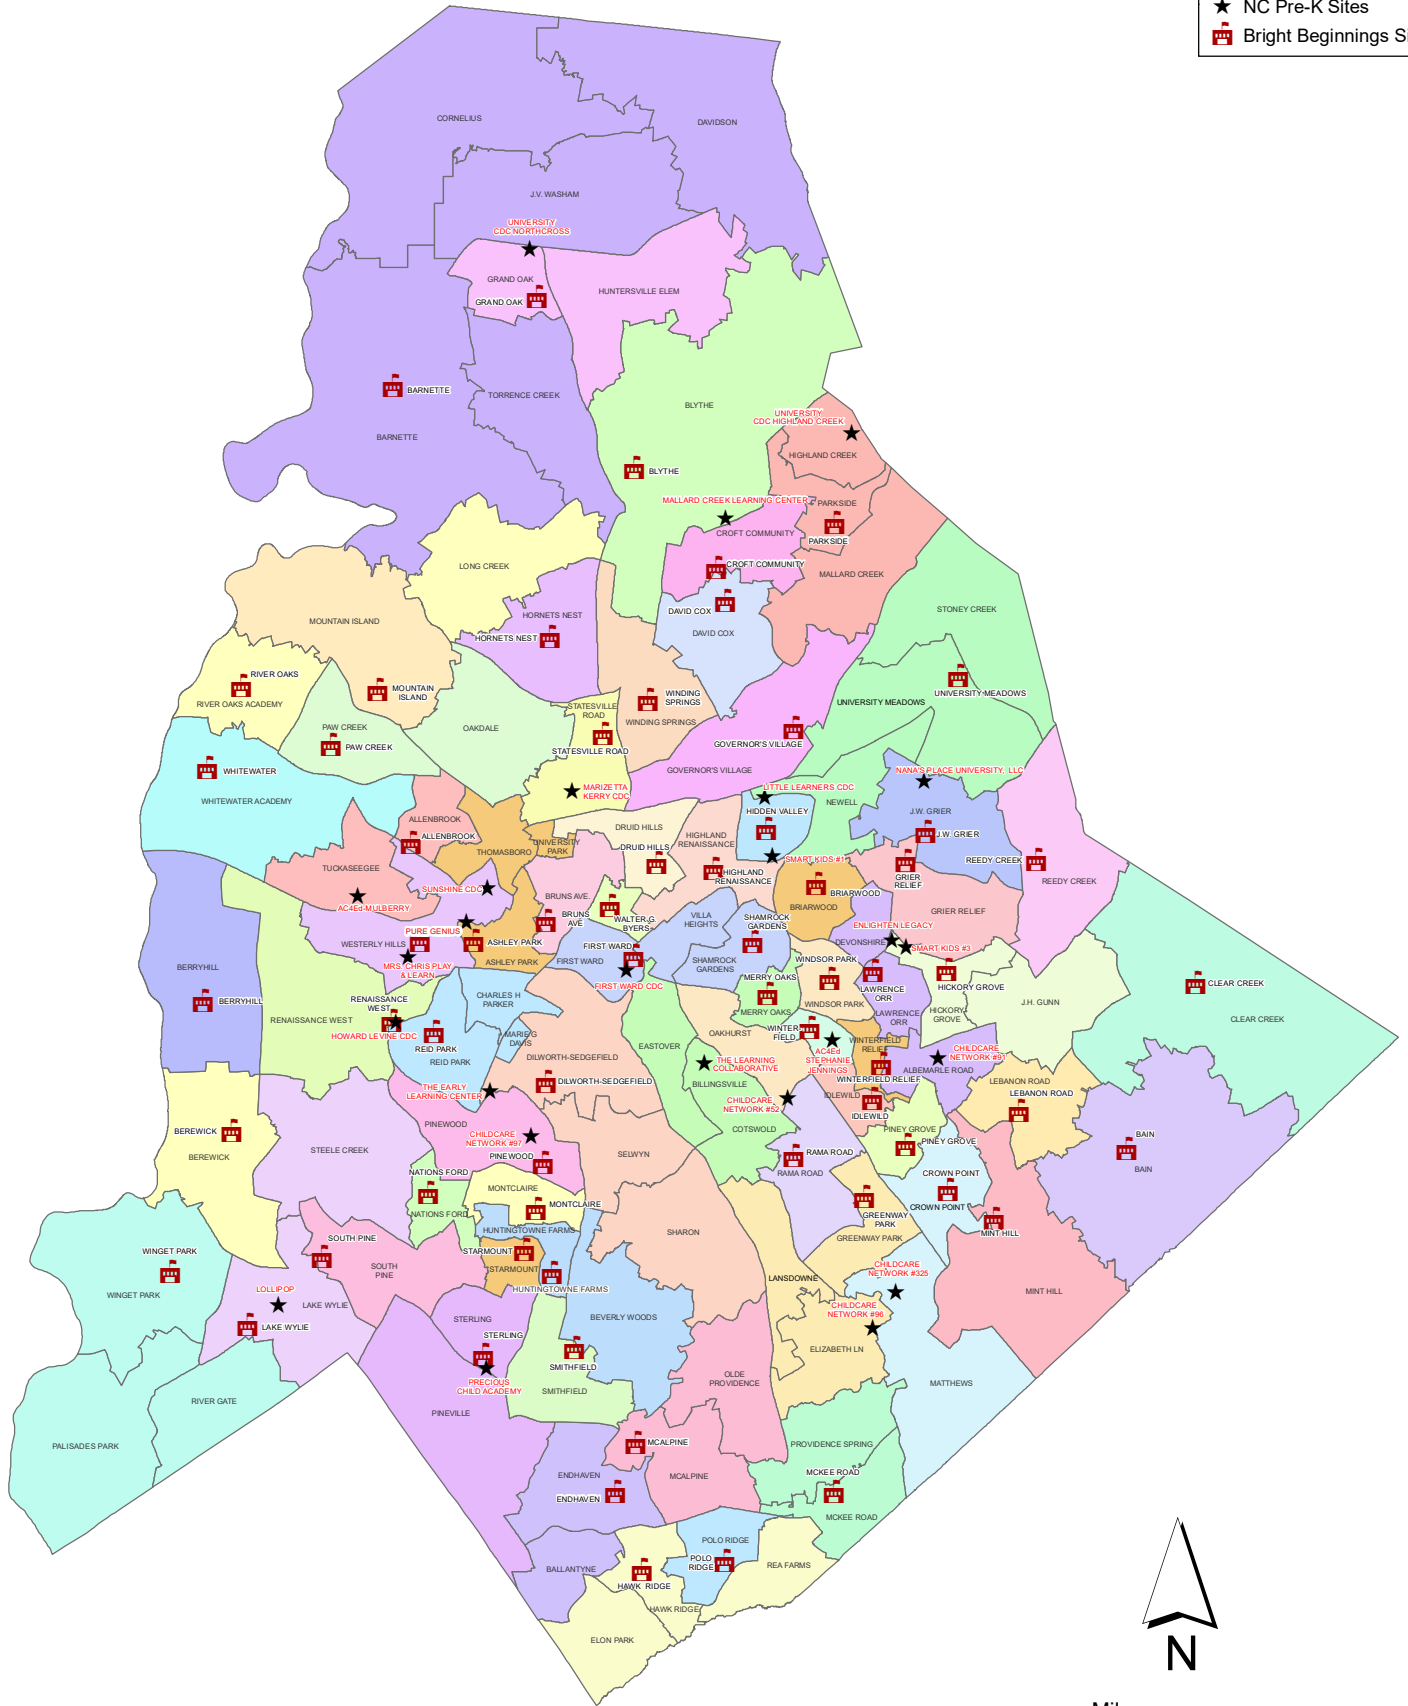

Charlotte-Mecklenburg Schools 2023-24 Pre-K Attendance Boundaries

Legend

- ★ NC Pre-K Sites
- Bright Beginnings Sites

Miles