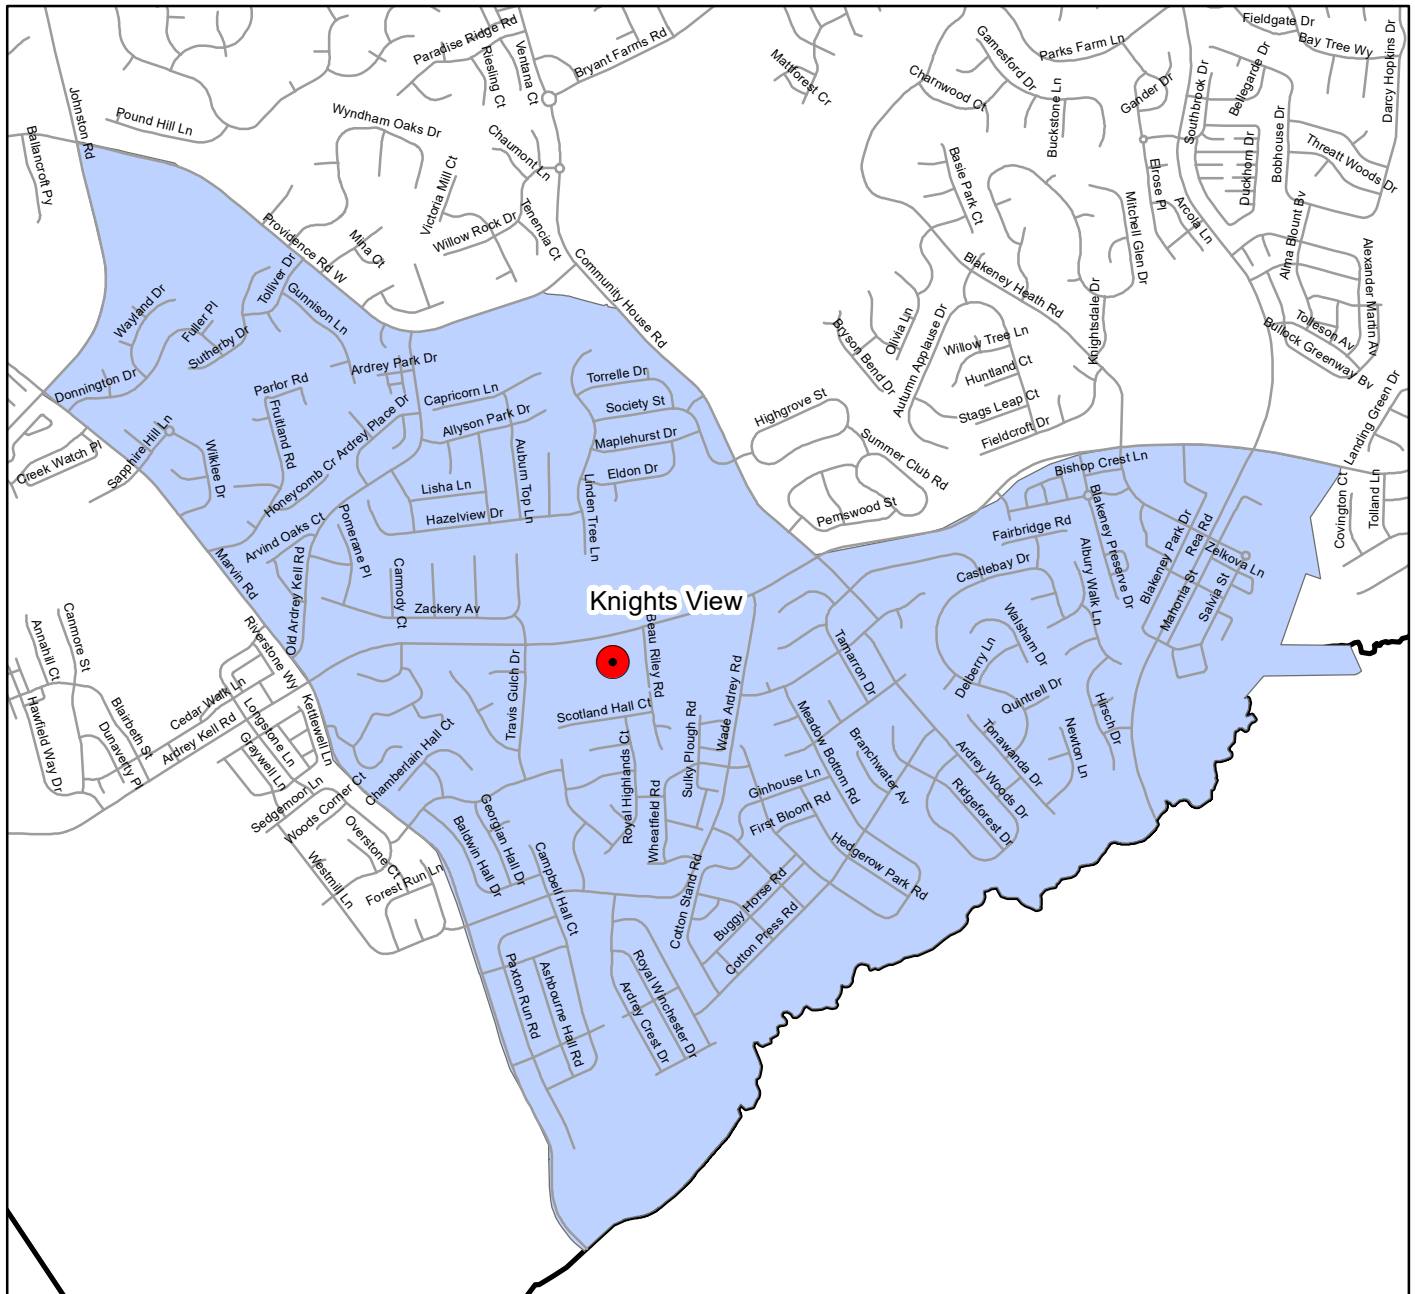

Knights View Elementary School

Legend

-  Knights View
-  Streets
-  2024-25 Knights View Home School Area (EP Relief)
-  Mecklenburg County

Area of Detail

Contact CMS Planning Services for verification on the information displayed.
 Users of this map are solely responsible for interpretations made.
 The publisher assumes no liability for damages arising from errors or omissions.