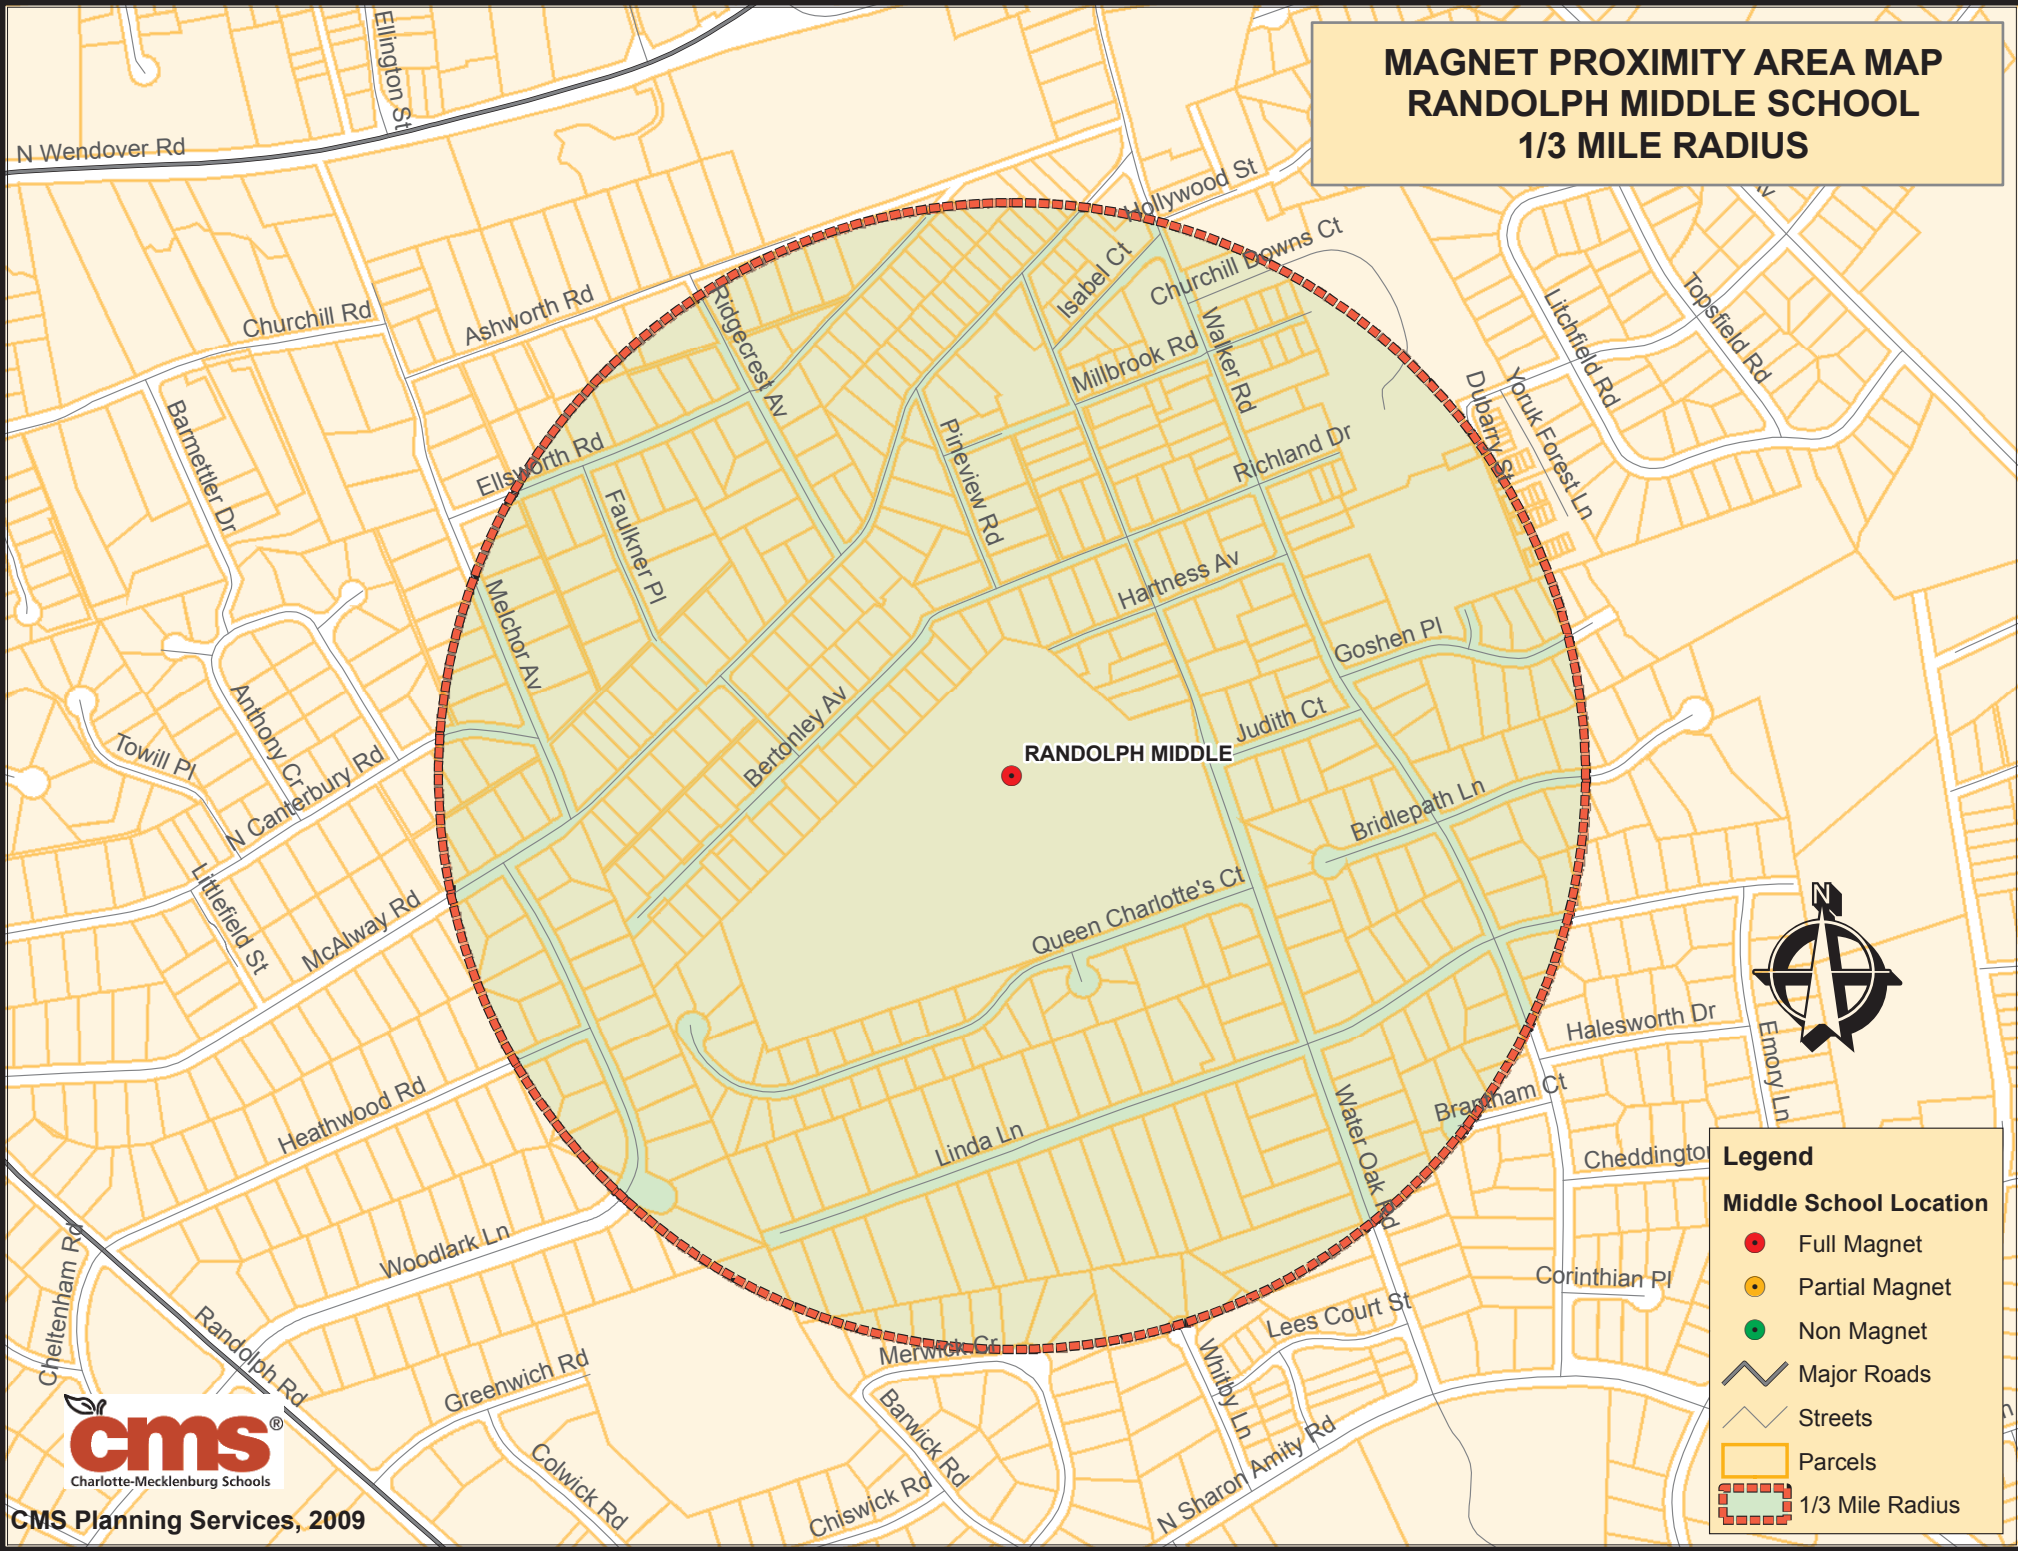

MAGNET PROXIMITY AREA MAP RANDOLPH MIDDLE SCHOOL 1/3 MILE RADIUS

- Legend**
- Middle School Location
 - Full Magnet
 - Partial Magnet
 - Non Magnet
 - Major Roads
 - Streets
 - Parcels
 - 1/3 Mile Radius