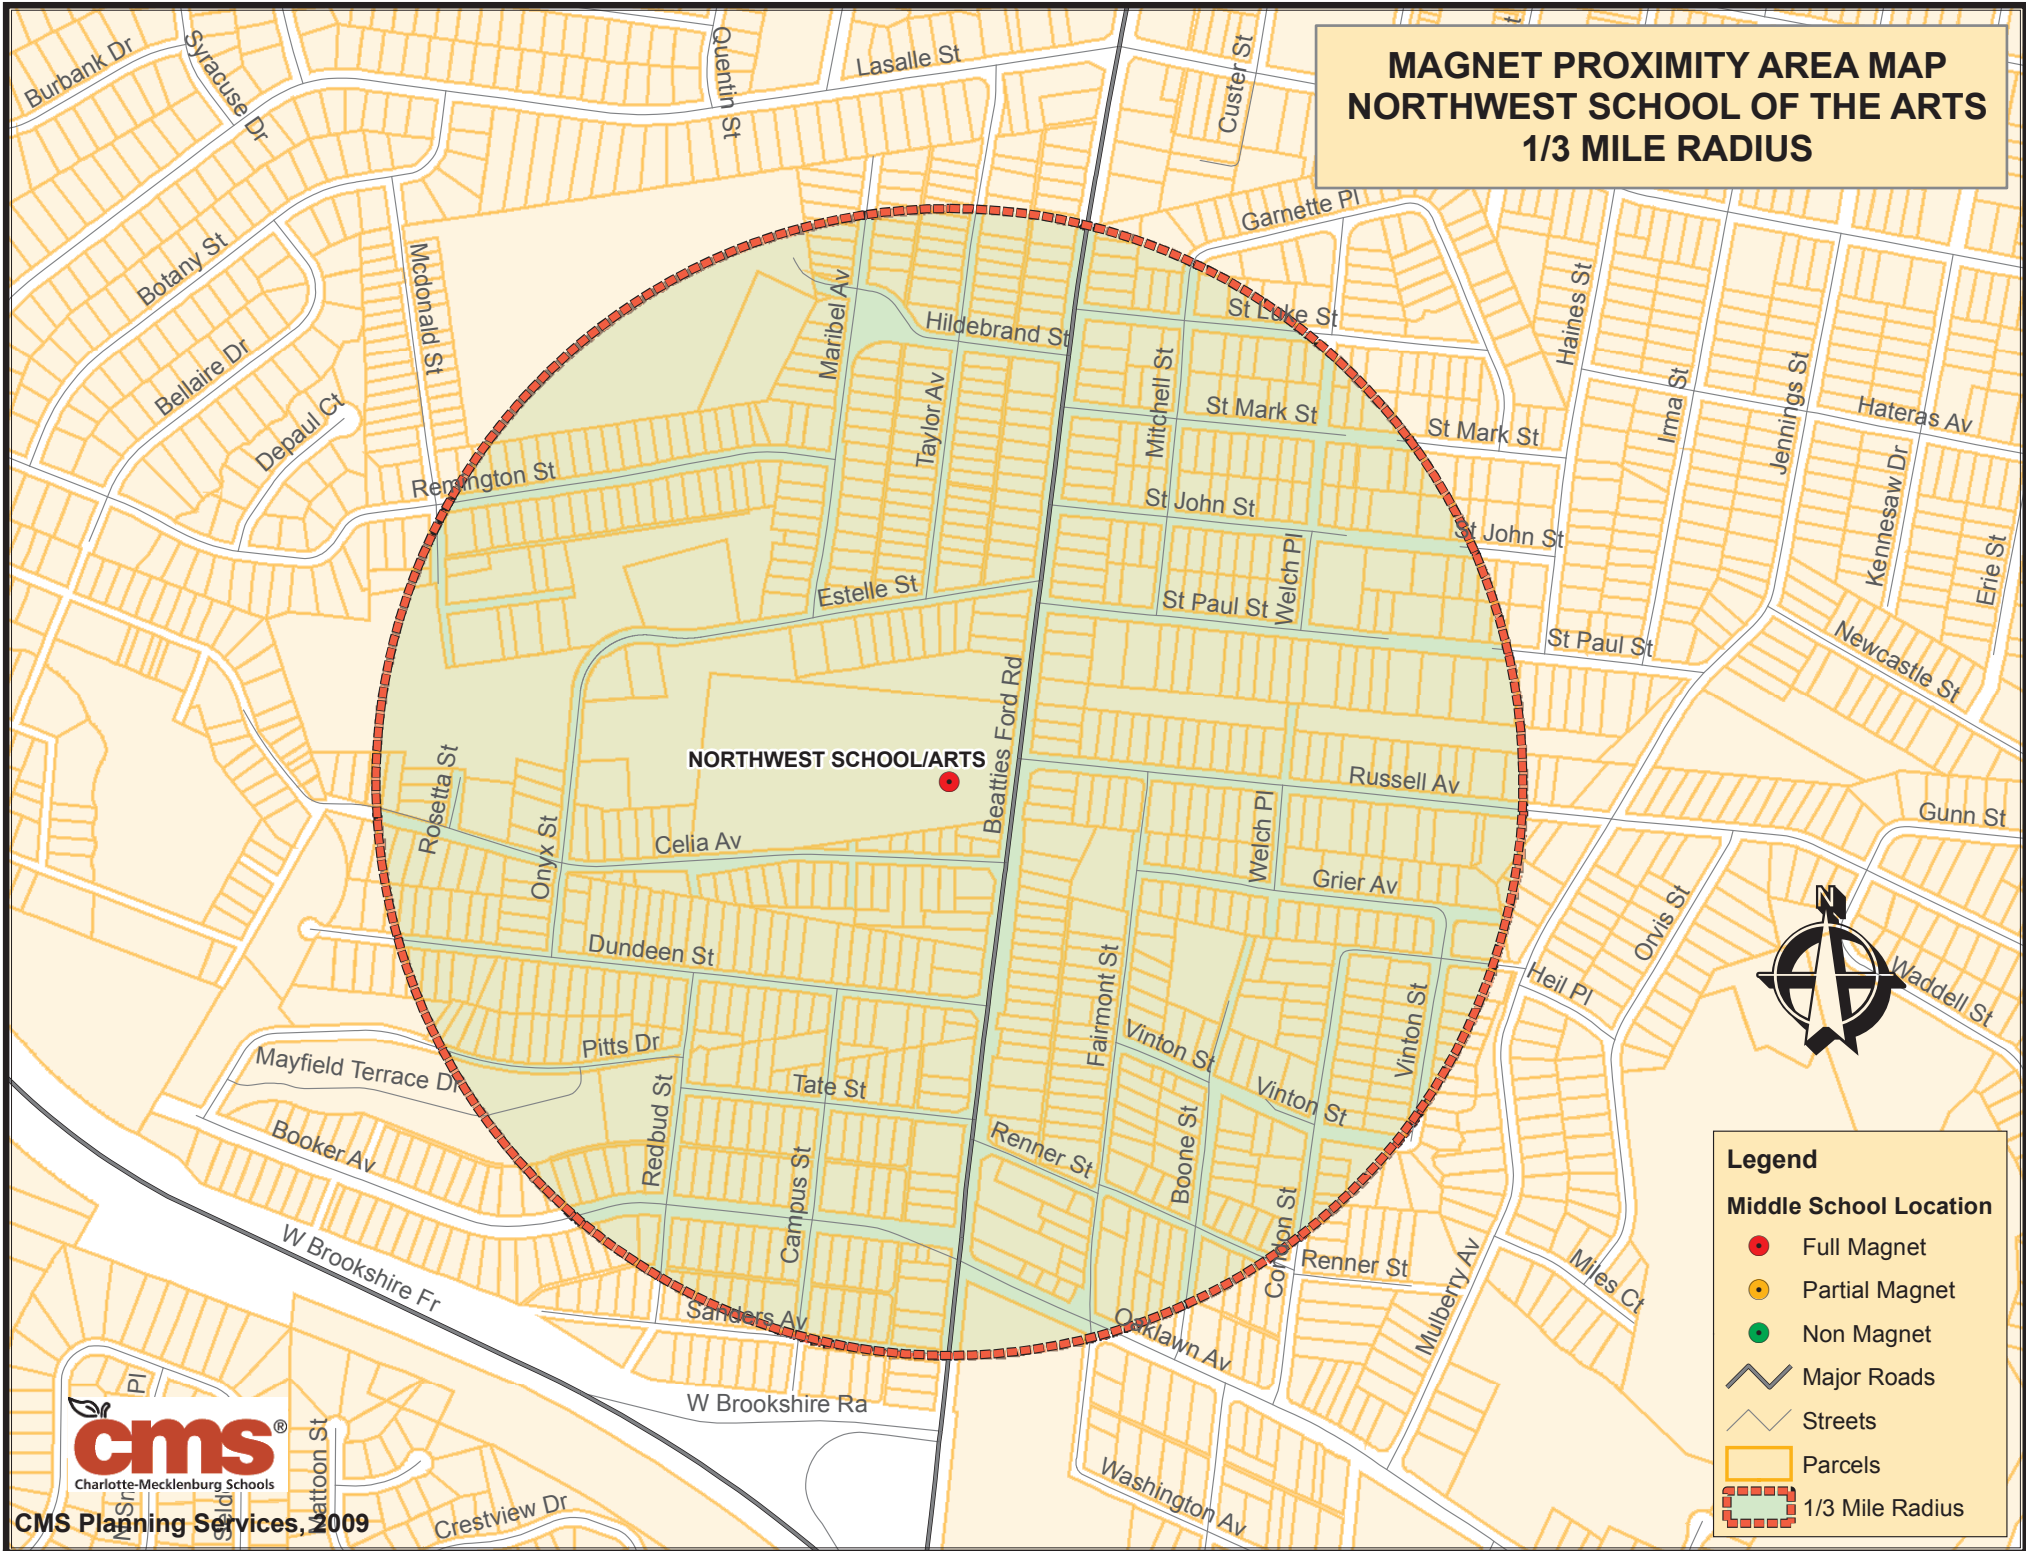

**MAGNET PROXIMITY AREA MAP  
NORTHWEST SCHOOL OF THE ARTS  
1/3 MILE RADIUS**

**Legend**

- Full Magnet
- Partial Magnet
- Non Magnet
- Major Roads
- Streets
- Parcels
- 1/3 Mile Radius