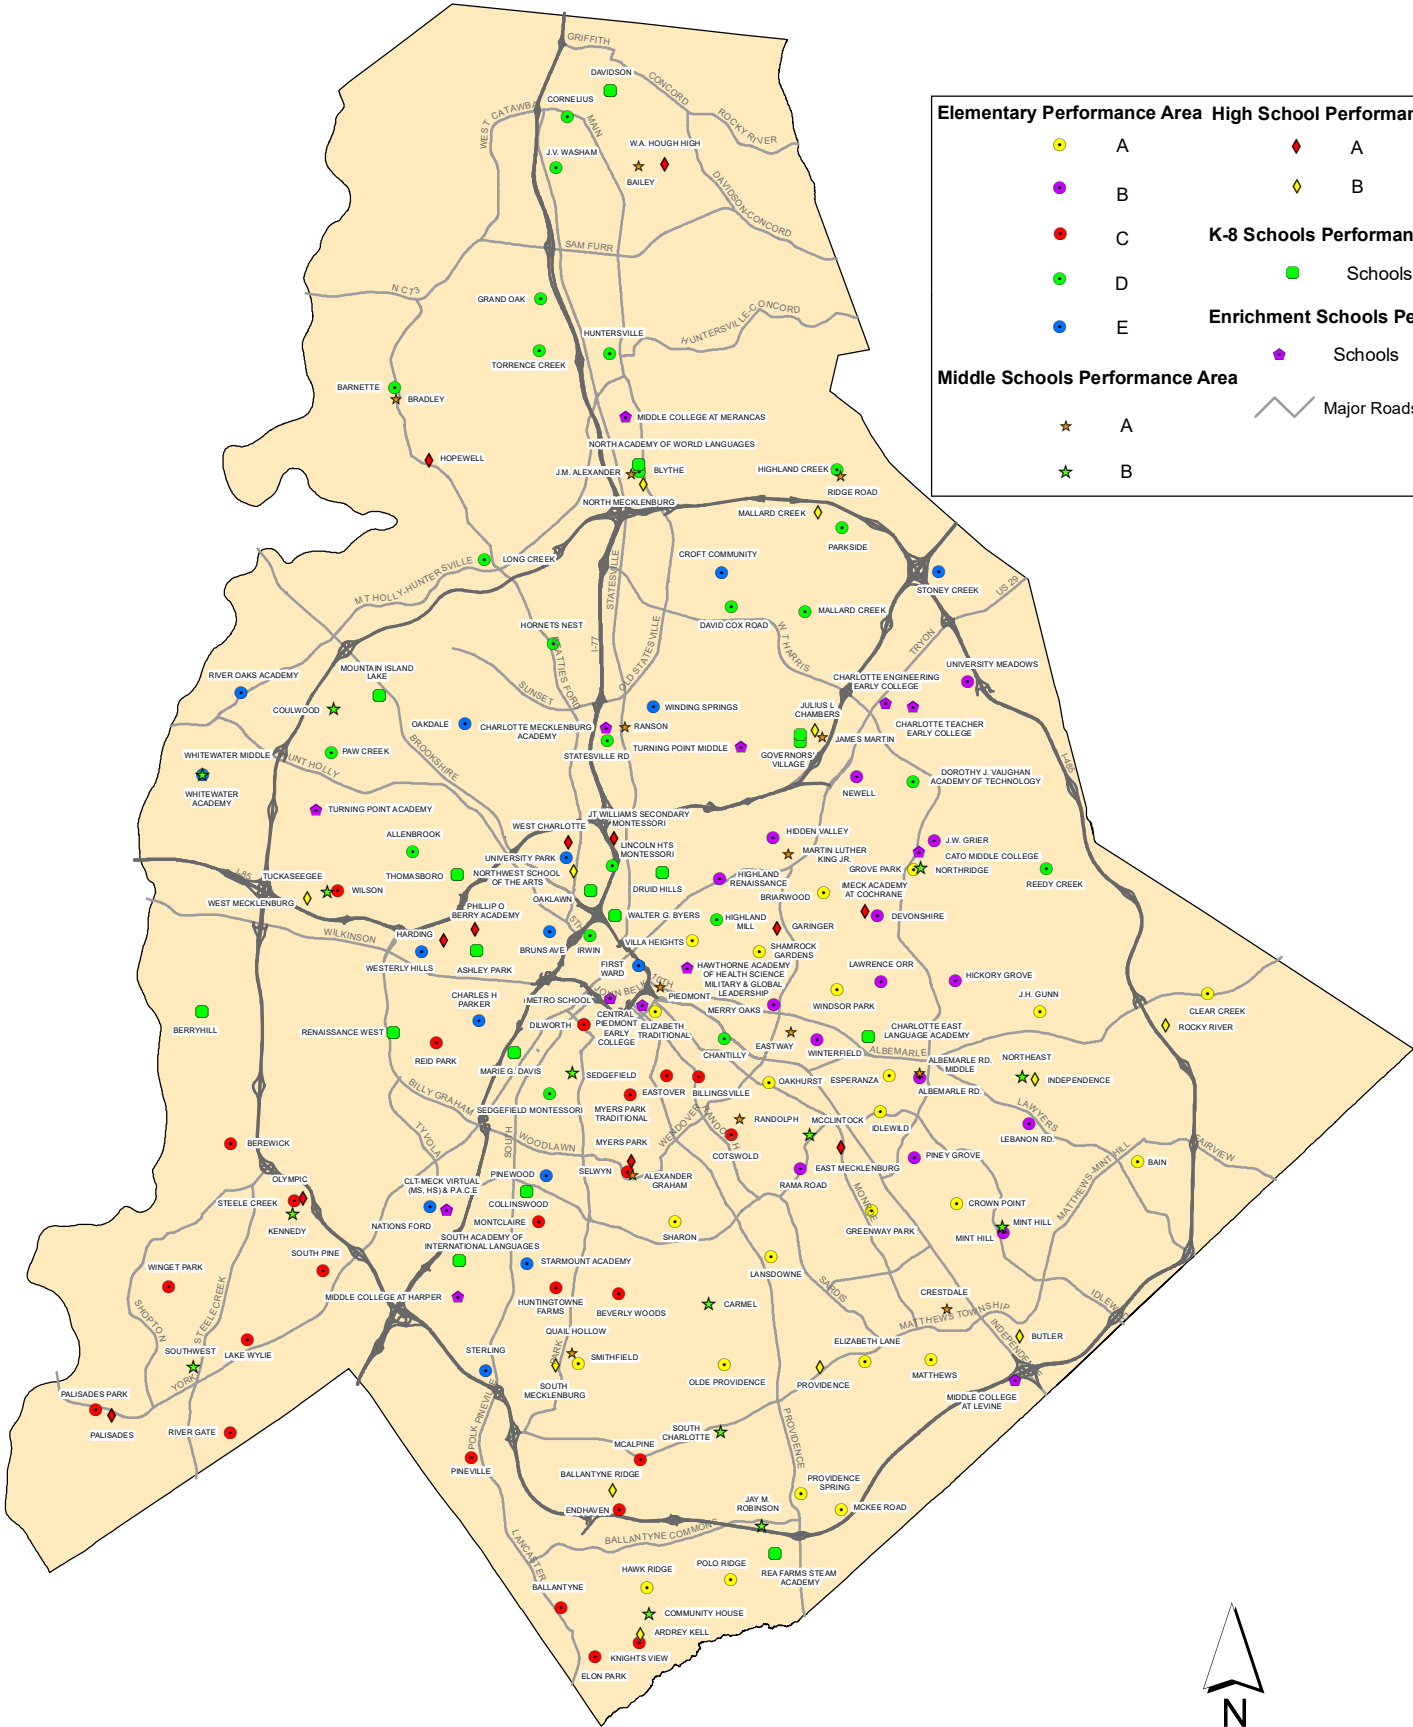

# CHARLOTTE-MECKLENBURG SCHOOLS 2024-2025 ALL SCHOOLS PERFORMANCE AREA

Elementary Performance Area		High School Performance Area	
● A	A	◆ A	A
● B	B	◆ B	B
● C	C		
● D	D	K-8 Schools Performance Area	
● E	E	■ Schools	
		Enrichment Schools Performance Area	
		◆ Schools	
Middle Schools Performance Area			
★ A	A	⚡ Major Roads	
★ B	B		